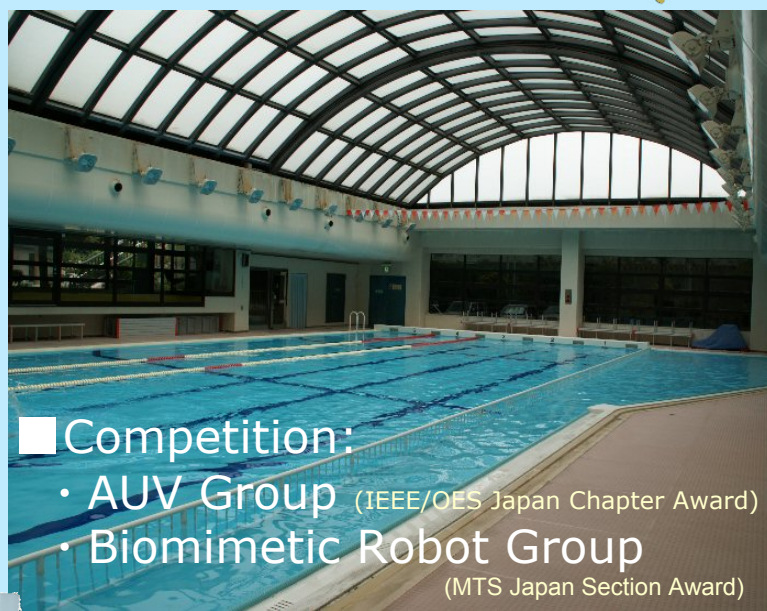

OCEANS'08 MTS/IEEE KOBE-TECHNO-OCEAN'08

<http://oto08.org/>

OCEANS
TECHNO-OCEAN'08

Voyage toward the Future

AQUA ROBOT COMPETITION

Port Island Sports Center, Kobe, Japan

Thursday, April 10, 2008 13:00-16:00

Access Map (Port Island Sports Center)

1 minute walk from Kobe International Exhibition Hall

Competition:

- AUV Group (IEEE/OES Japan Chapter Award)
- Biomimetic Robot Group (MTS Japan Section Award)

Further Information

<http://oto08.org/>
> Aqua Robot Competition

Lukewarm Swimming Pool

L × B × D: 25m × 10m × 1.1m

Contact (email): aquarobot@oto08.org