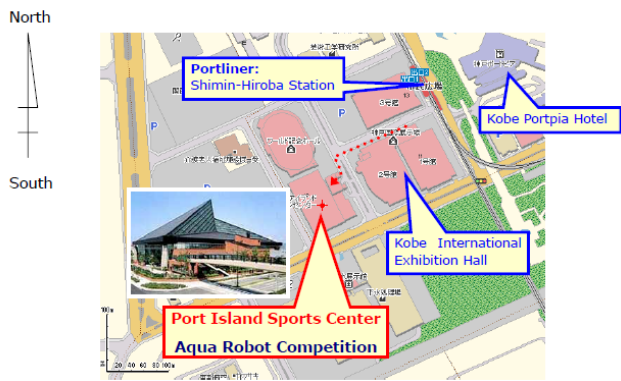

OCEANS'08 MTS/IEEE KOBE-TECHNO-OCEAN'08

<http://oto08.org/>

OCEANS
TECHNO-OCEAN'08

Voyage toward the Future

AQUA ROBOT COMPETITION

Port Island Sports Center, Kobe, Japan

Thursday, April 10, 2008 13:00-16:00

Access Map (Port Island Sports Center)

1 minute walk from Kobe International Exhibition Hall

Competition:

- AUV Group (IEEE/OES Japan Chapter Award)
- Biomimetic Robot Group (MTS Japan Section Award)

Further Information

<http://oto08.org/>
> Aqua Robot Competition

Lukewarm Swimming Pool

L × B × D: 25m × 10m × 1.1m

Contact (email): aquarobot@oto08.org